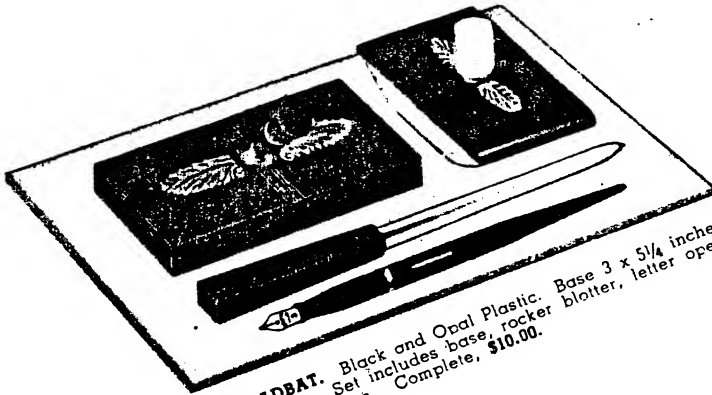

$10 GIFTS

COMPLETE WITH PEN

K093 ADBAT. Black and Opal Plastic. Gold trim. Set includes base, rocker and No. 3 Pen. Complete, $10.00. Base 3 x 5 1/4 inches. blotter, letter opener